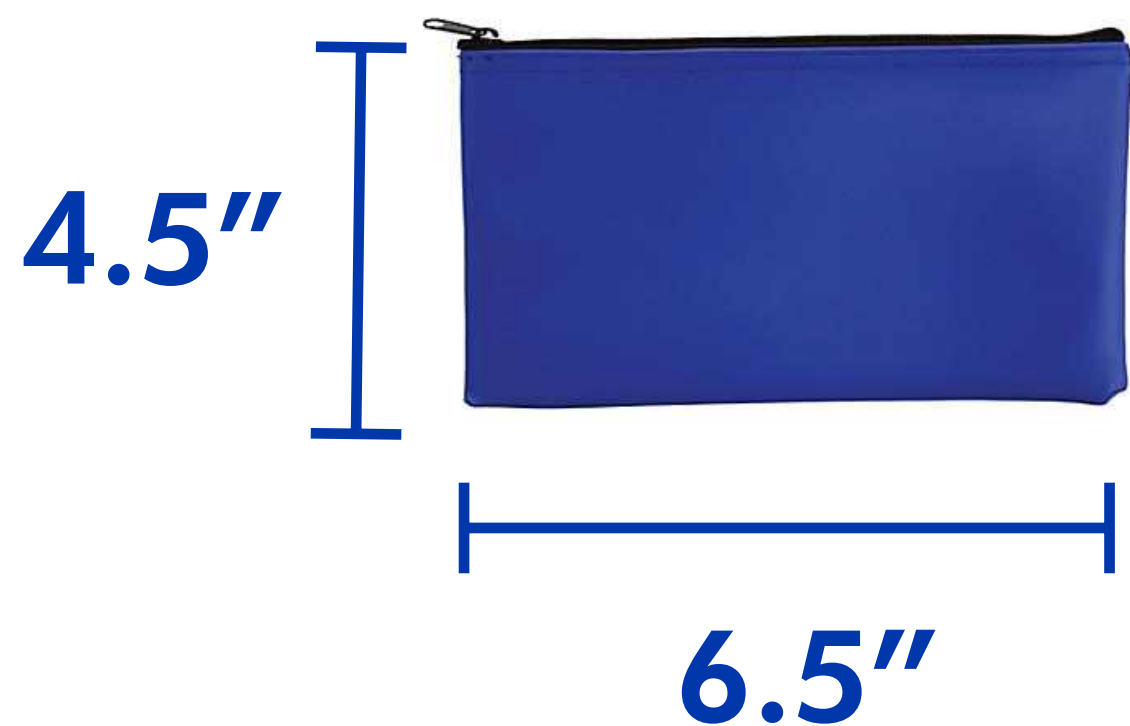

CREIGHTON UNIVERSITY BAG POLICY

CLEAR TOTE

Plastic, vinyl or PVC and do not exceed 12" x 12"

SMALL BAGS

No larger than 4.5" x 6.5"

BACKPACKS

Are NOT permitted

Thank you for your cooperation.